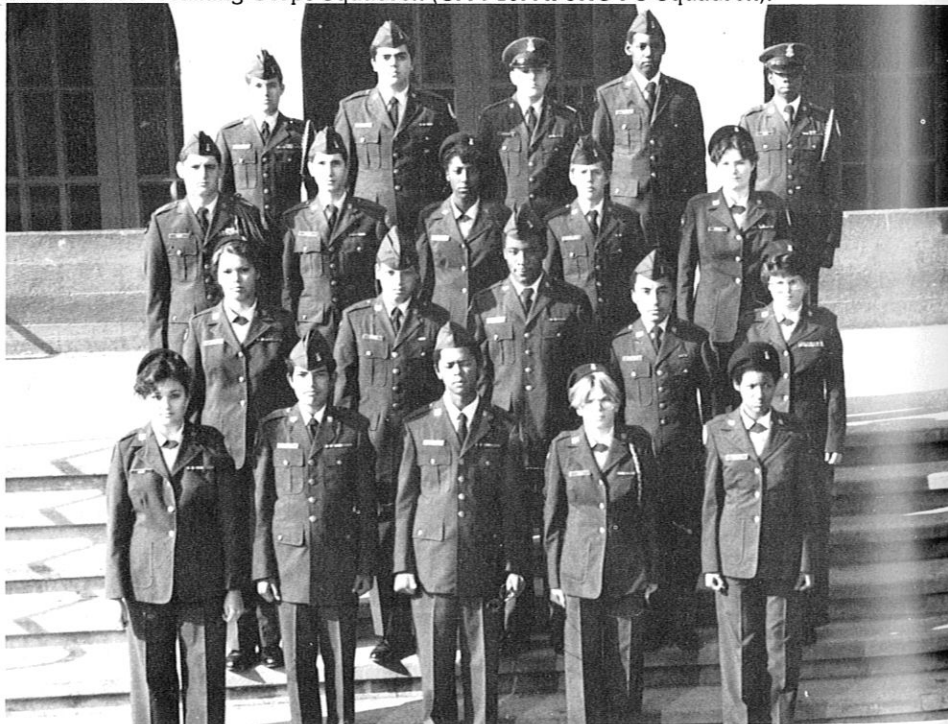

COLOR GUARD
Luby Weaver, Robert Spivacke, Eduardo Martinez, Gary Durant.

THE BANNER
Luby Weaver (color guard), Robert Spivacke (color guard), Jamie Gruber (banner team), Colonel Burns (Instructor), Chief Master Sergeant Bruno, Larry Scott (command staff), Willis Cook (command staff), Gregory Burke (banner team), Eduardo Martinez (color guard), Gary Durant (color guard).

California 91st Air Force Junior Reserve Officer Training Corps Squadron (CA 91st AFJROTC Squadron).

ROTC

A model of precision, dress and behavior, the ROTC cadet was a standard bearer on the campus. ROTC was not only a club, it was a series of unique courses taken in high school. While delving into the mysteries of flight theory, air navigation, physiology of flight and meteorology, the cadets underwent a strict regime of leadership training and challenges. Each year the cadets received awards and scholarships because of their special skills and abilities.

A FLIGHT
Front Row: Trish Lujan, James Escajeda, Bobby Henderson, Michelle Bell, Debbie Troxler. **2nd Row:** Joyce Burroughs, Ira Green, Quincy Singer, Ignacio Ruiz, Jaime Gruber. **3rd Row:** Larry Scott, Bryan Flores, Evelyn Holley, James Ostaszewski, Linda Bowden. **4th Row:** Curt Green, Samer Khoury, Stacey Jacobson, Marc Wilder, Jeff Davis.

B FLIGHT

Front Row: Mary McGee, Sylvia Vasquez, Romulo Vicente, Tany Williams. **2nd Row:** Rodney Tucker, Robin Thompson, Tanya Burley, Cassandra Hall, Mercy Martinez. **3rd Row:** Terry Gooden, Robert Martelli, Cynthia Moore, Cherlyn Sawtelle, Eric Troxler. **4th Row:** Gregory Burke, Anthony Olive, Roosevelt Bryant, Wilma Monroe, Scott Meisler.