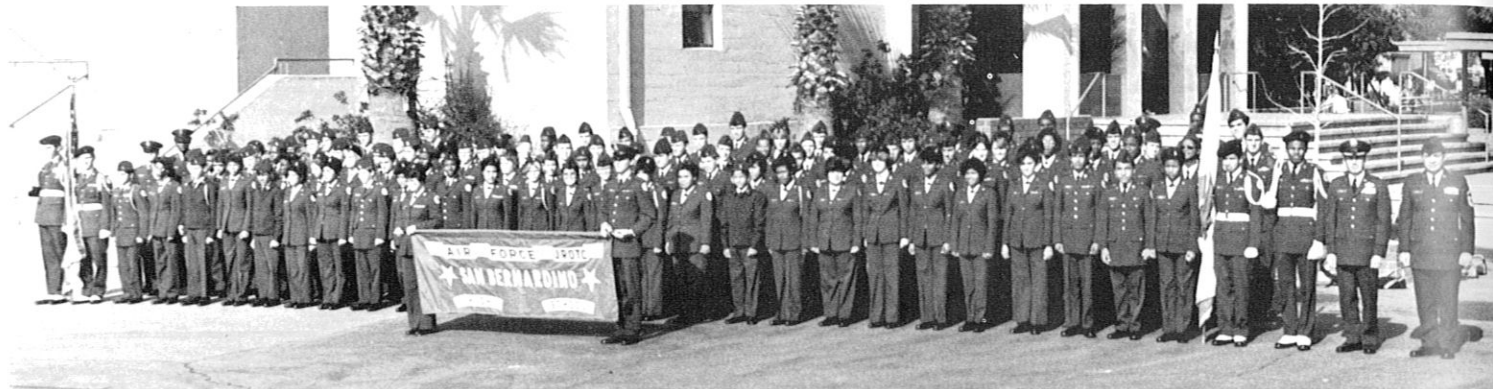

COLOR GUARD
Luby Weaver, Robert Spivacke, Eduardo Martinez, Gary Durant.

THE BANNER
Luby Weaver (color guard), Robert Spivacke (color guard), Jamie Gruber (banner team), Colonel Burns (Instructor), Chief Master Sergeant Bruno, Larry Scott (command staff), Willis Cook (command staff), Gregory Burke (banner team), Eduardo Martinez (color guard), Gary Durant (color guard).

California 91st Air Force Junior Reserve Officer Training Corps Squadron (CA 91st AFJROTC Squadron).

ROTC

A model of precision, dress and behavior, the ROTC cadet was a standard bearer on the campus. ROTC was not only a club, it was a series of unique courses taken in high school. While delving into the mysteries of flight theory, air navigation, physiology of flight and meteorology, the cadets underwent a strict regime of leadership training and challenges. Each year the cadets received awards and scholarships because of their special skills and abilities.