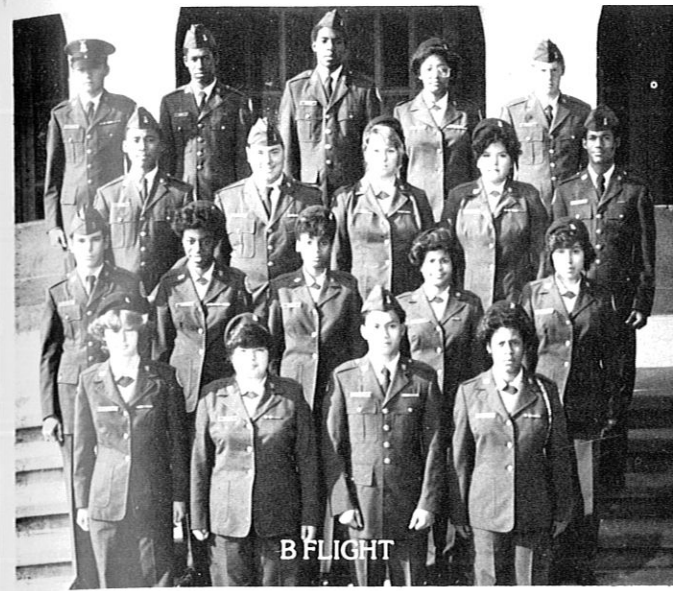

COLOR GUARD
Luby Weaver, Robert Spivacke, Eduardo Martinez, Gary Durant.

THE BANNER
Luby Weaver (color guard), Robert Spivacke (color guard), Jamie Gruber (banner team), Colonel Burns (Instructor), Chief Master Sergeant Bruno, Larry Scott (command staff), Willis Cook (command staff), Gregory Burke (banner team), Eduardo Martinez (color guard), Gary Durant (color guard).

California 91st Air Force Junior Reserve Officer Training Corps Squadron (CA 91st AFJROTC Squadron).

ROTC

A model of precision, dress and behavior, the ROTC cadet was a standard bearer on the campus. ROTC was not only a club, it was a series of unique courses taken in high school. While delving into the mysteries of flight theory, air navigation, physiology of flight and meteorology, the cadets underwent a strict regime of leadership training and challenges. Each year the cadets received awards and scholarships because of their special skills and abilities.

A FLIGHT
Front Row: Trish Lujan, James Escajeda, Bobby Henderson, Michelle Bell, Debbie Troxler. **2nd Row:** Joyce Burroughs, Ira Green, Quincy Singer, Ignacio Ruiz, Jaime Gruber. **3rd Row:** Larry Scott, Bryan Flores, Evelyn Holley, James Ostaszewski, Linda Bowden. **4th Row:** Curt Green, Samer Khoury, Stacey Jacobson, Marc Wilder, Jeff Davis.

B FLIGHT

Front Row: Mary McGee, Sylvia Vasquez, Romulo Vicente, Tany Williams. **2nd Row:** Rodney Tucker, Robin Thompson, Tanya Burley, Cassandra Hall, Mercy Martinez. **3rd Row:** Terry Gooden, Robert Martelli, Cynthia Moore, Cherlyn Sawtelle, Eric Troxler. **4th Row:** Gregory Burke, Anthony Olive, Roosevelt Bryant, Wilma Monroe, Scott Meisler.